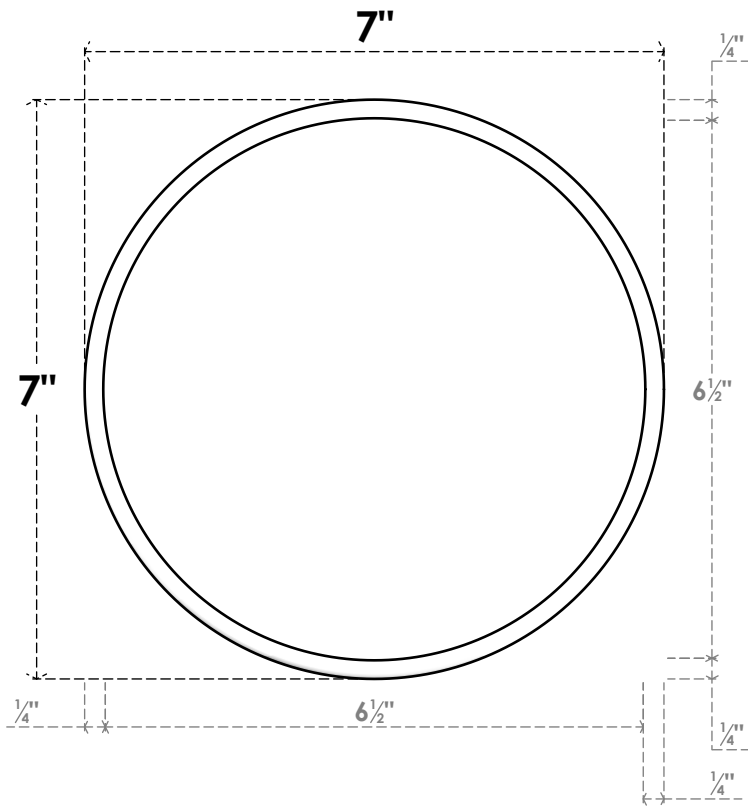

# ROSP070X070X050GRY05

7"W X 7"H X 1/2"P STANDARD GRAYSON ROSETTE WITH ROUNDED EDGE, ARCHITECTURAL GRADE PVC

**FRONT**

**SIDE**

EKENA MILLWORK  
2300 WEST MAIN ST.  
CLARKSVILLE, TX 75426  
TOLL FREE: 866-607-0453  
WWW.EKENAMILLWORK.COM

**NOTES**

1. INSTALLATION TO BE COMPLETED IN ACCORDANCE WITH MANUFACTURER'S SPECIFICATIONS.
2. DRAWING MAY NOT BE TO SCALE
3. THIS DRAWING IS INTENDED FOR DESIGN AND PLANNING PURPOSES ONLY.
4. ALL INFORMATION CONTAINED HEREIN WAS CURRENT AT THE TIME OF DEVELOPMENT BUT MUST BE REVIEWED AND APPROVED BY THE PRODUCT MANUFACTURER TO BE CONSIDERED ACCURATE.
5. ARCHITECTURAL GRADE PVC PRODUCTS ARE MADE FROM EXPANDED CELLULAR PVC AND COME NATURALLY WHITE BUT MAY BE PAINTED