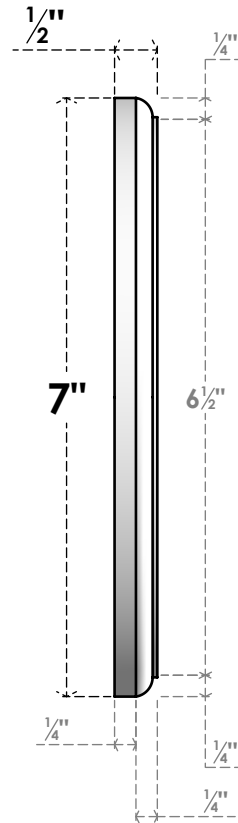

# ROSP070X070X050GRY05

7"W X 7"H X 1/2"P STANDARD GRAYSON ROSETTE WITH ROUNDED EDGE, ARCHITECTURAL GRADE PVC

**FRONT**

**SIDE**

EKENA MILLWORK  
2300 WEST MAIN ST.  
CLARKSVILLE, TX 75426  
TOLL FREE: 866-607-0453  
WWW.EKENAMILLWORK.COM

**NOTES**

1. INSTALLATION TO BE COMPLETED IN ACCORDANCE WITH MANUFACTURER'S SPECIFICATIONS.
2. DRAWING MAY NOT BE TO SCALE
3. THIS DRAWING IS INTENDED FOR DESIGN AND PLANNING PURPOSES ONLY.
4. ALL INFORMATION CONTAINED HEREIN WAS CURRENT AT THE TIME OF DEVELOPMENT BUT MUST BE REVIEWED AND APPROVED BY THE PRODUCT MANUFACTURER TO BE CONSIDERED ACCURATE.
5. ARCHITECTURAL GRADE PVC PRODUCTS ARE MADE FROM EXPANDED CELLULAR PVC AND COME NATURALLY WHITE BUT MAY BE PAINTED